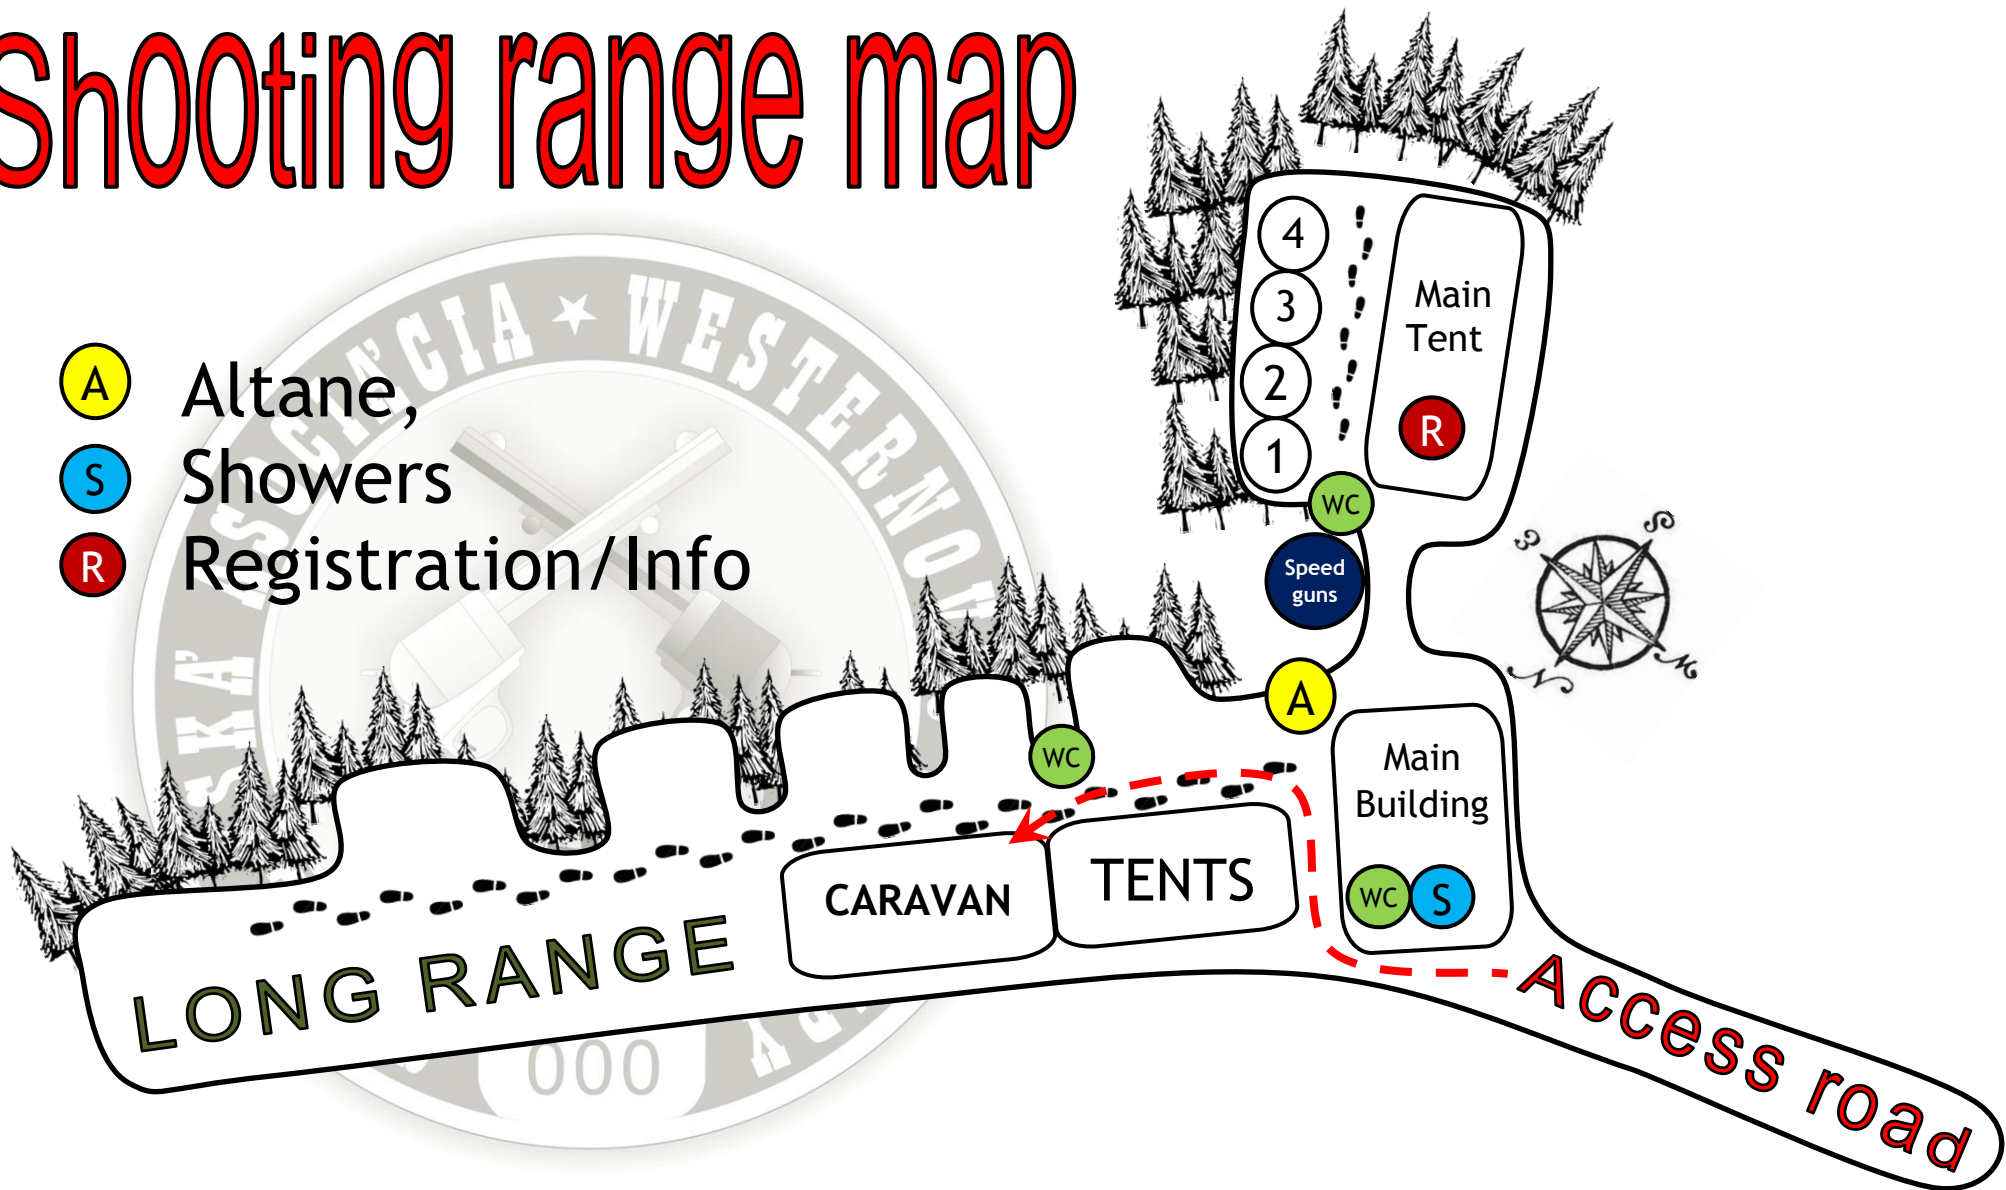

Shooting range map

- A** Altane,
- S** Showers
- R** Registration/Info

QUIGLEY WAY 2021